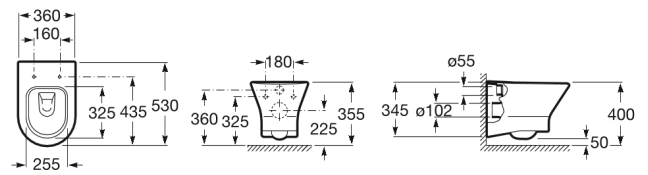

NEXO

Vitreous china Rimless wall-hung WC with horizontal outlet

DIMENSIONS

Length	360 mm
Width	535 mm
Height	345 mm

COLOURS AND FINISHES

TECHNICAL DRAWINGS

FEATURES

- Fixing kit: Included
- Flushing system: Washdown
- Installation type: Wall-hung
- Outlet type: Horizontal
- Shape: Round

COMPATIBLE WITH

Soft closing WC seat and cover

801C42..U

Soft-closing seat and cover for toilet

80164A..4

Seat and cover for toilet

801640..4

DUPLO WC - Concealed structure for toilet with dual flush cistern (6/3 L)